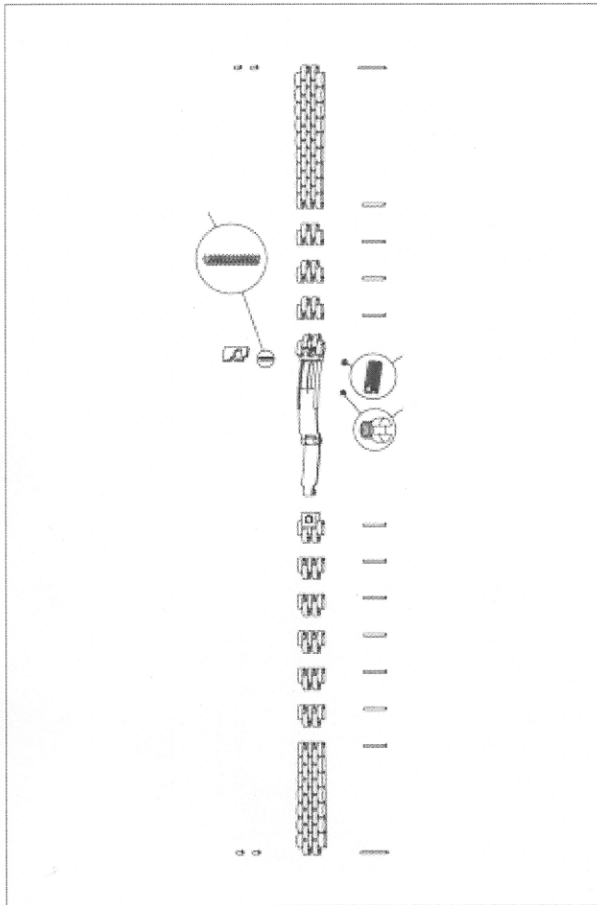

YEL. PLAT. BRAC. | 020EX1451439

1451 EX 439

BRACELET TUBE (96x)

Ref: 201ST0016

PIN (32x)

Ref: 128ST9426

PIN

Ref: 128ST1451

[i]

SLIDER

Ref: 035ST1451439

YEL. PLAT. CLASP

Ref: 117EX1451439

[i]

YEL.PLAT LINK

Ref: 114EX1451

Clasp Screw

124ST 2801

RETURN

BILL OF MATERIALS